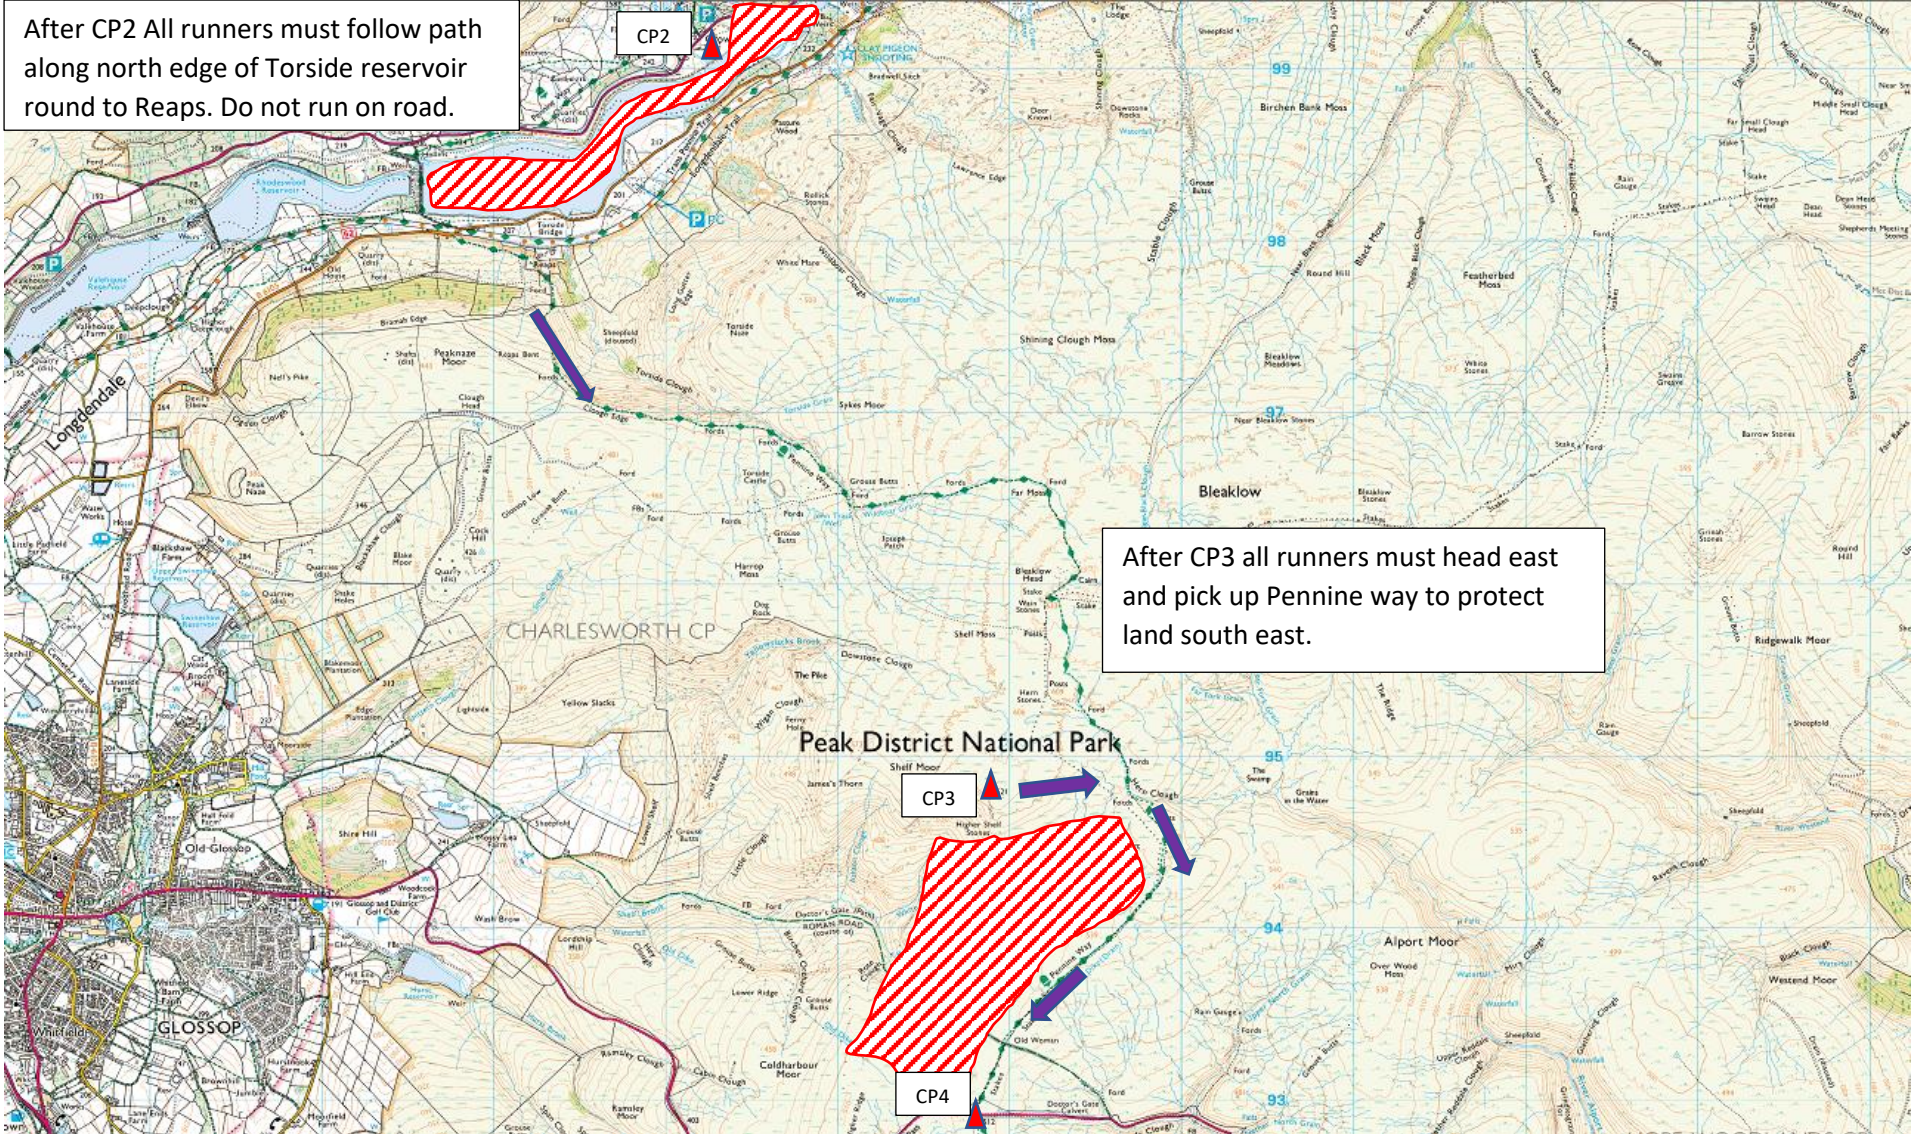

After CP2 All runners must follow path along north edge of Torside reservoir round to Reaps. Do not run on road.

After CP3 all runners must head east and pick up Pennine way to protect land south east.

Out of bounds areas